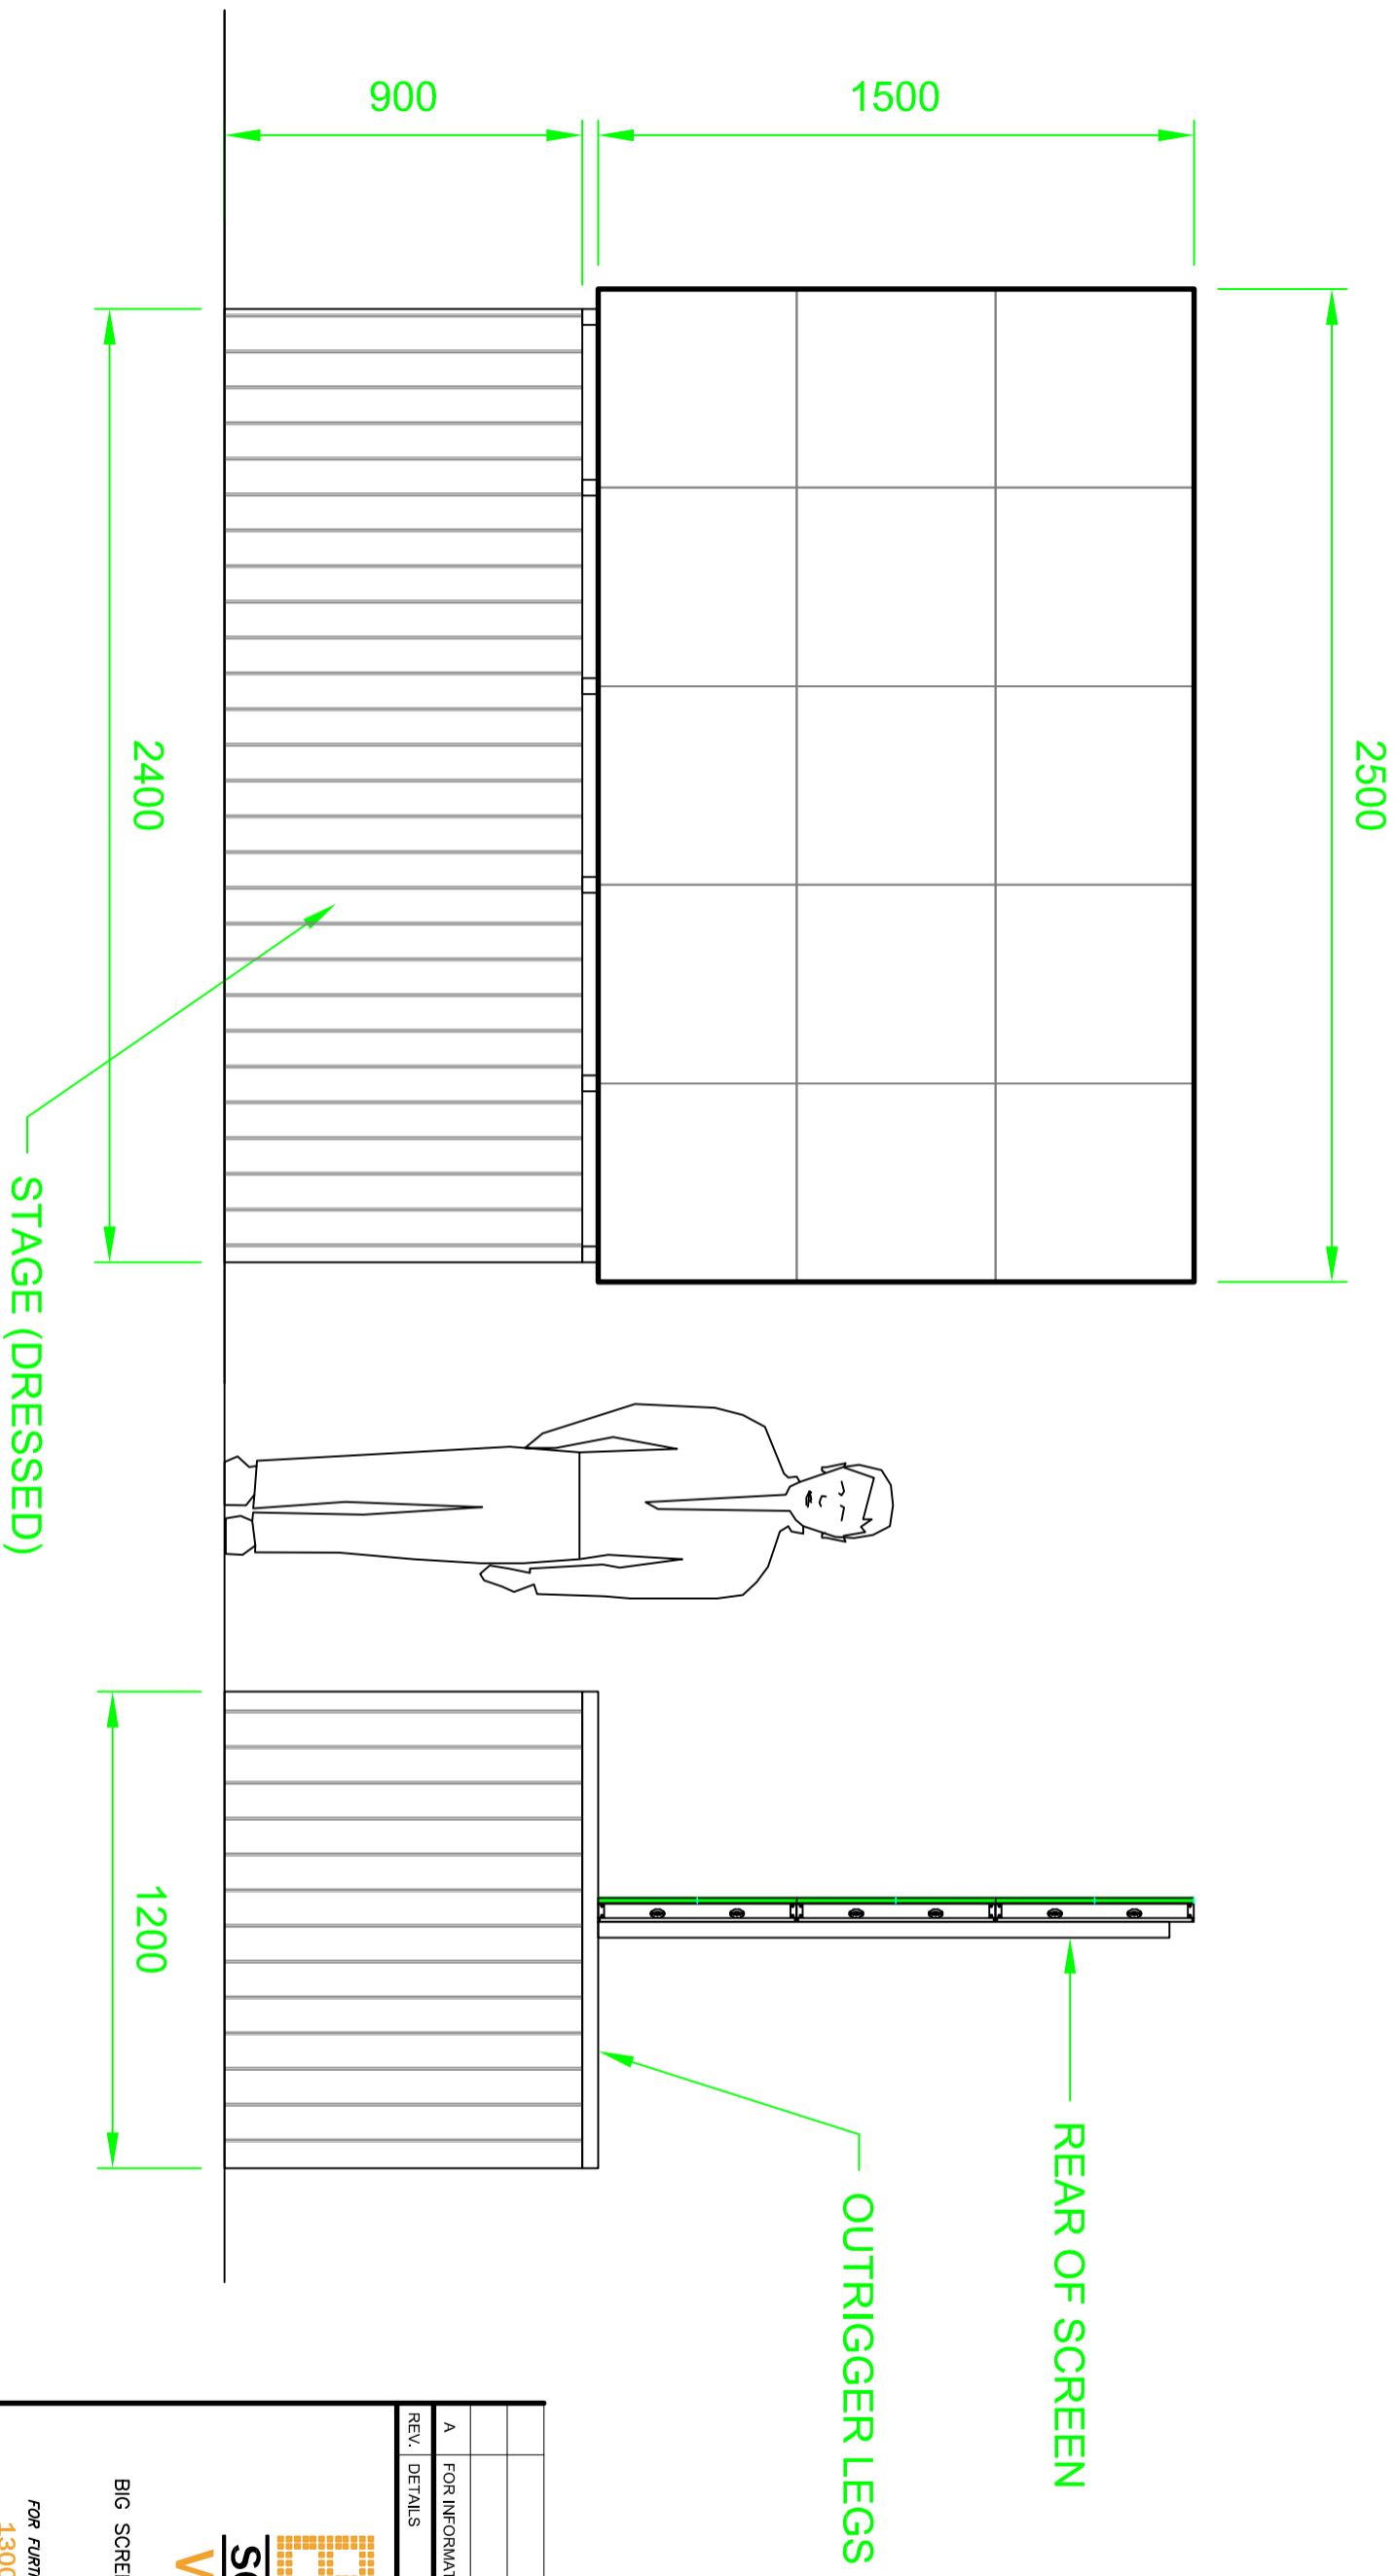

DIMENSIONS IN MILLIMETRES UNLESS OTHERWISE STATED
 DIMENSIONS ARE APPROXIMATE ONLY
DO NOT SCALE
 USE FIGURED DIMENSIONS ONLY
 ALL STRUCTURAL CALCULATIONS TO BE COMPLETED
 BY AN INDEPENDENT ENGINEER
 © BIG SCREEN VIDEO PTY. LTD.

- NOTES:**
1. STAGE HEIGHT MAY VARY TO SUIT CLIENT REQUIREMENTS
 2. IN AREAS SUBJECT TO WIND FORCES, ALL OUTRIGGER LEGS (BOTH ENDS) TO BE TIED DOWN TO CONCRETE BLOCKS

A	FOR INFORMATION ONLY	8/4/15
REV.	DETAILS	DATE

BIG SCREEN VIDEO PTY. LTD.

FOR FURTHER INFORMATION CALL:
1300 BIG SCREEN
 OR VISIT OUR WEB PAGE:
www.bigscreenvideo.com.au

TITLE
**3.75m² AHLED-5/6 LED SCREEN
 STAGE MOUNTED**

DRN: CSD	SCALE: N.T.S.
DRG NO	SHEET ISSUE
BSV-104-1	1 A